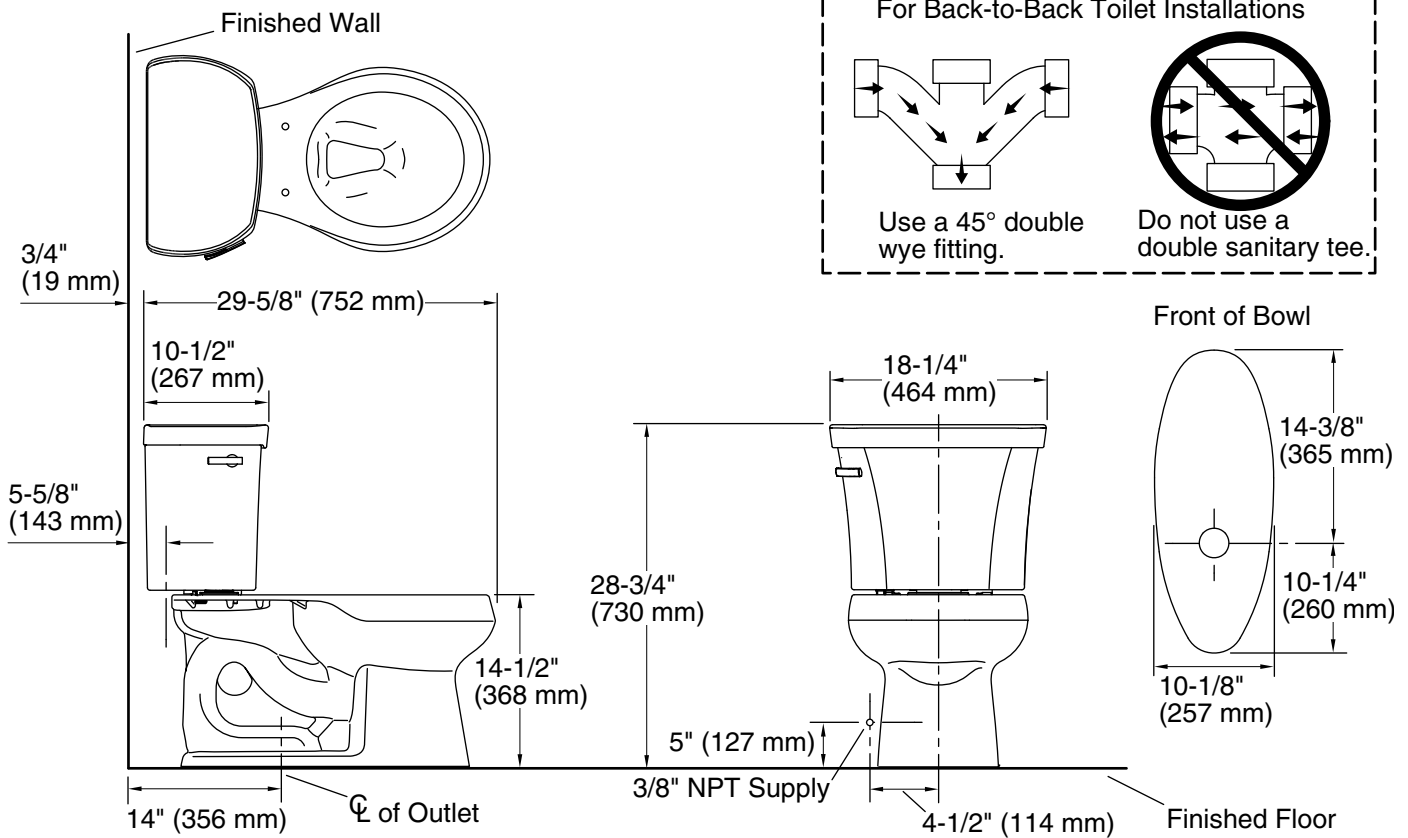

For the most current Specification Sheet, go to www.kohler.com.

5-29-2021 18:50 - US/CA

THE BOLD LOOK
OF **KOHLER®**

Technical Information

All product dimensions are nominal.

Toilet type:	Two-piece, Floor-mount
Waste Outlet:	Floor
Bowl shape:	Round-front
Flush type:	Class Five®
Trap passageway:	2-1/8" (54 mm)
Water Consumption	
Full:	1.28 gpf (4.8 lpf)
Water surface size:	10-1/2" x 7-3/4" (267 mm x 197 mm)
Rim to water surface:	5-1/4" (133 mm)
Rough-in:	14" (356 mm)
Seat-mounting holes:	5-1/2" (140 mm)